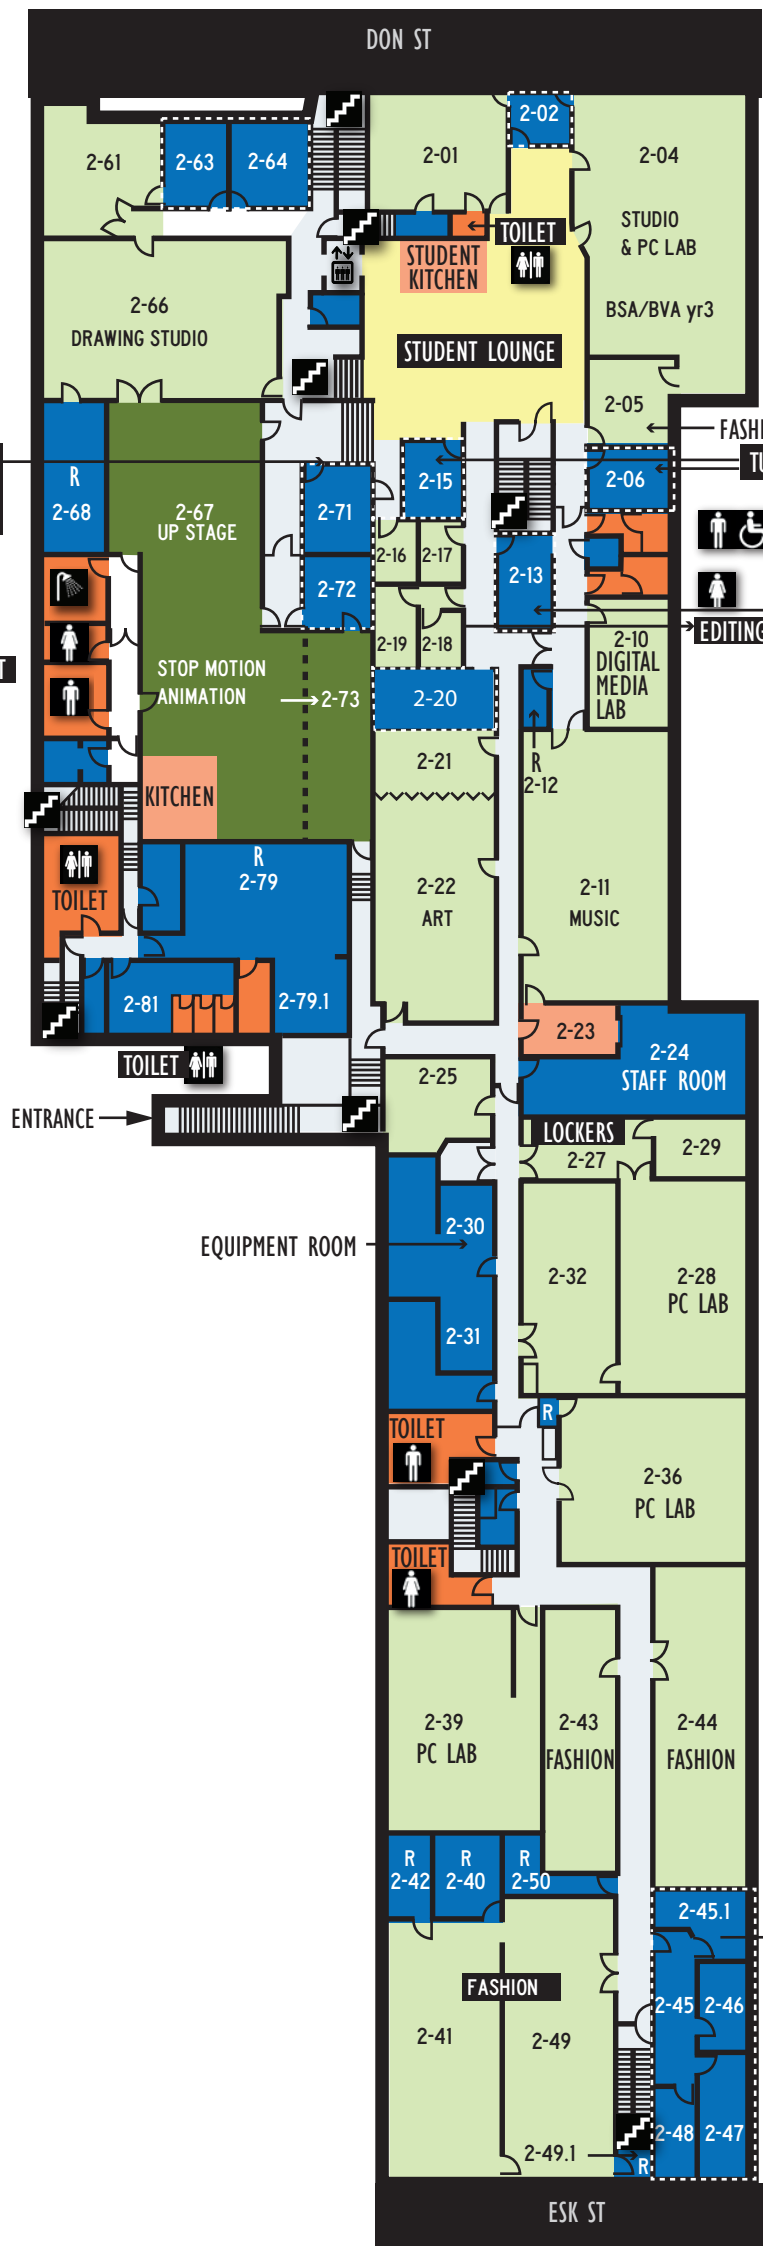

DOWNTOWN CAMPUS SECOND FLOOR

KENNEDY SCHOOL
OF PRIVATE MUSIC
TUITION (3|4)

KENNEDY SCHOOL
OF PRIVATE MUSIC
TUITION (5)

FASHION PAD ROOM
TUTOR OFFICE

EDITING SUITES

LOCKERS

FASHION TECHNICIAN

FASHION OFFICE

DON ST

ESK ST

ENTRANCE

EQUIPMENT ROOM

TOILET

TOILET

TOILET

TOILET

TOILET

TOILET

FASHION

STUDENT KITCHEN

STUDENT LOUNGE

STOP MOTION ANIMATION

KITCHEN

STUDIO & PC LAB

TOILET

TOILET

TOILET

TOILET

TOILET

TOILET

TOILET

TOILET